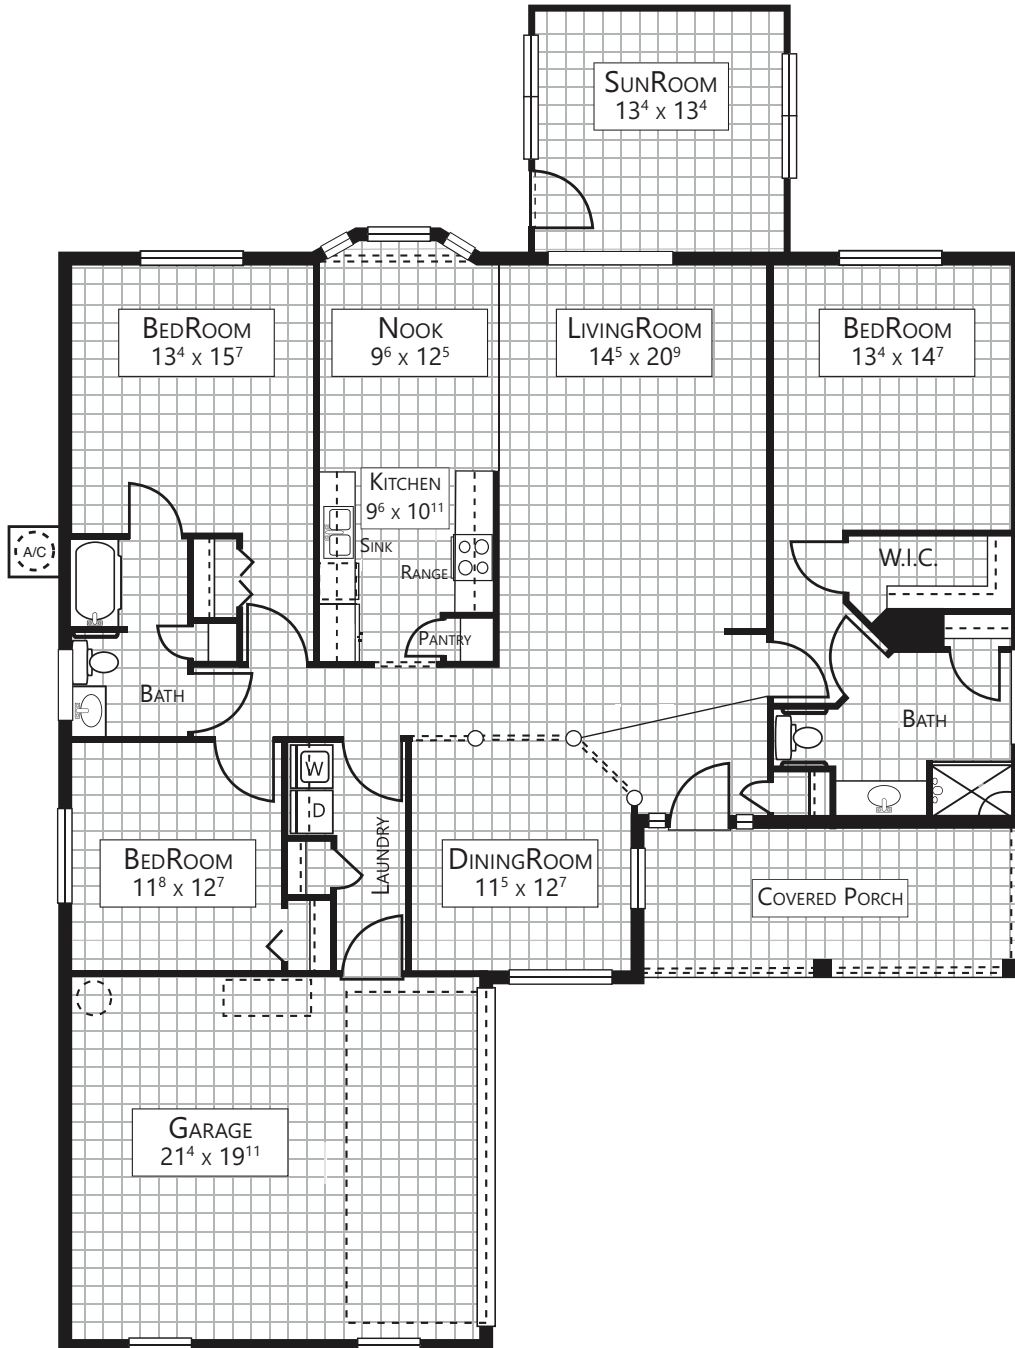

# The Washington

2,448 sf | 3 Bed | 2 Bath | Sunroom | Cottage Home