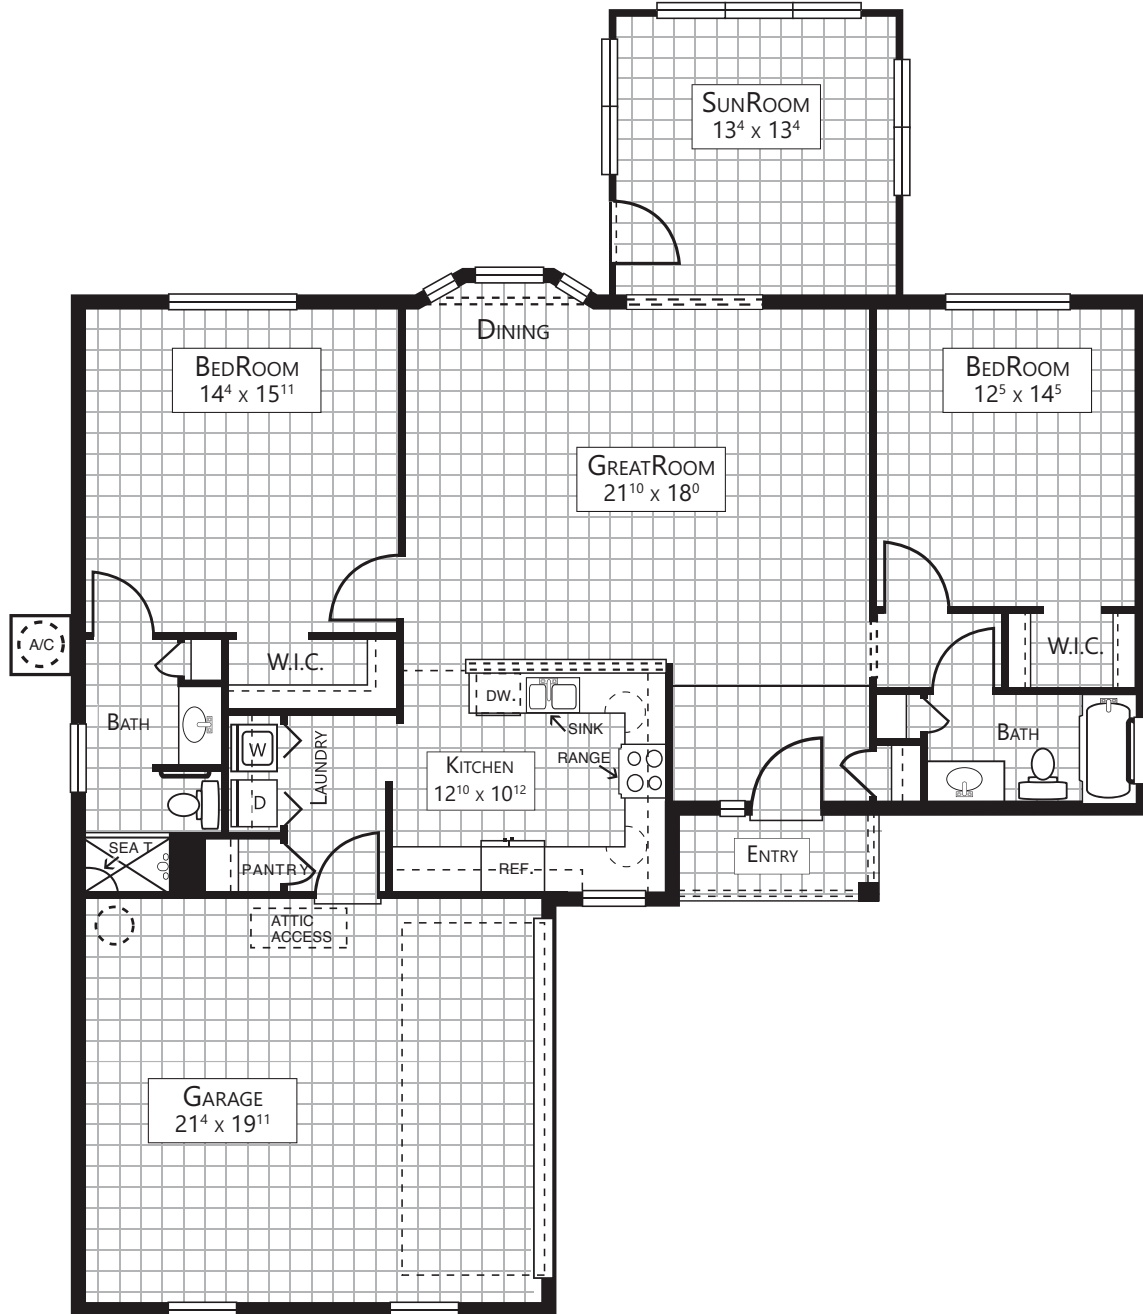

The Monroe

1,794 sf | 2 Bed | 2 Bath | Sunroom | Cottage Home