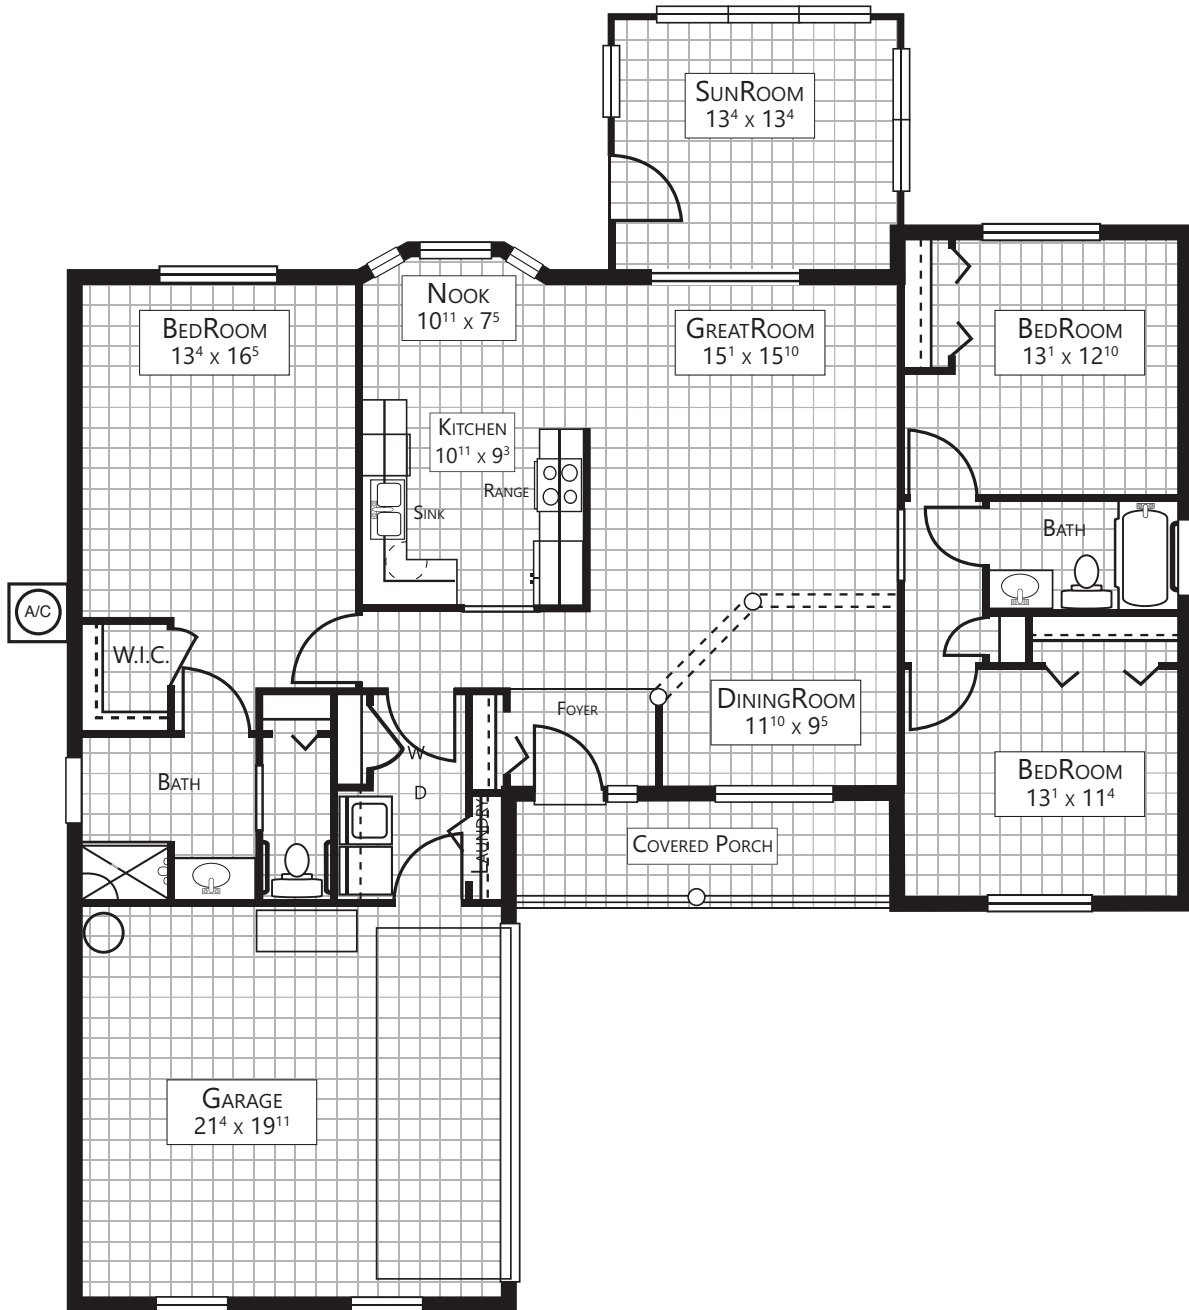

The Madison III

2,067 sf | 3 Bed | 2 Bath | Sunroom | Cottage Home