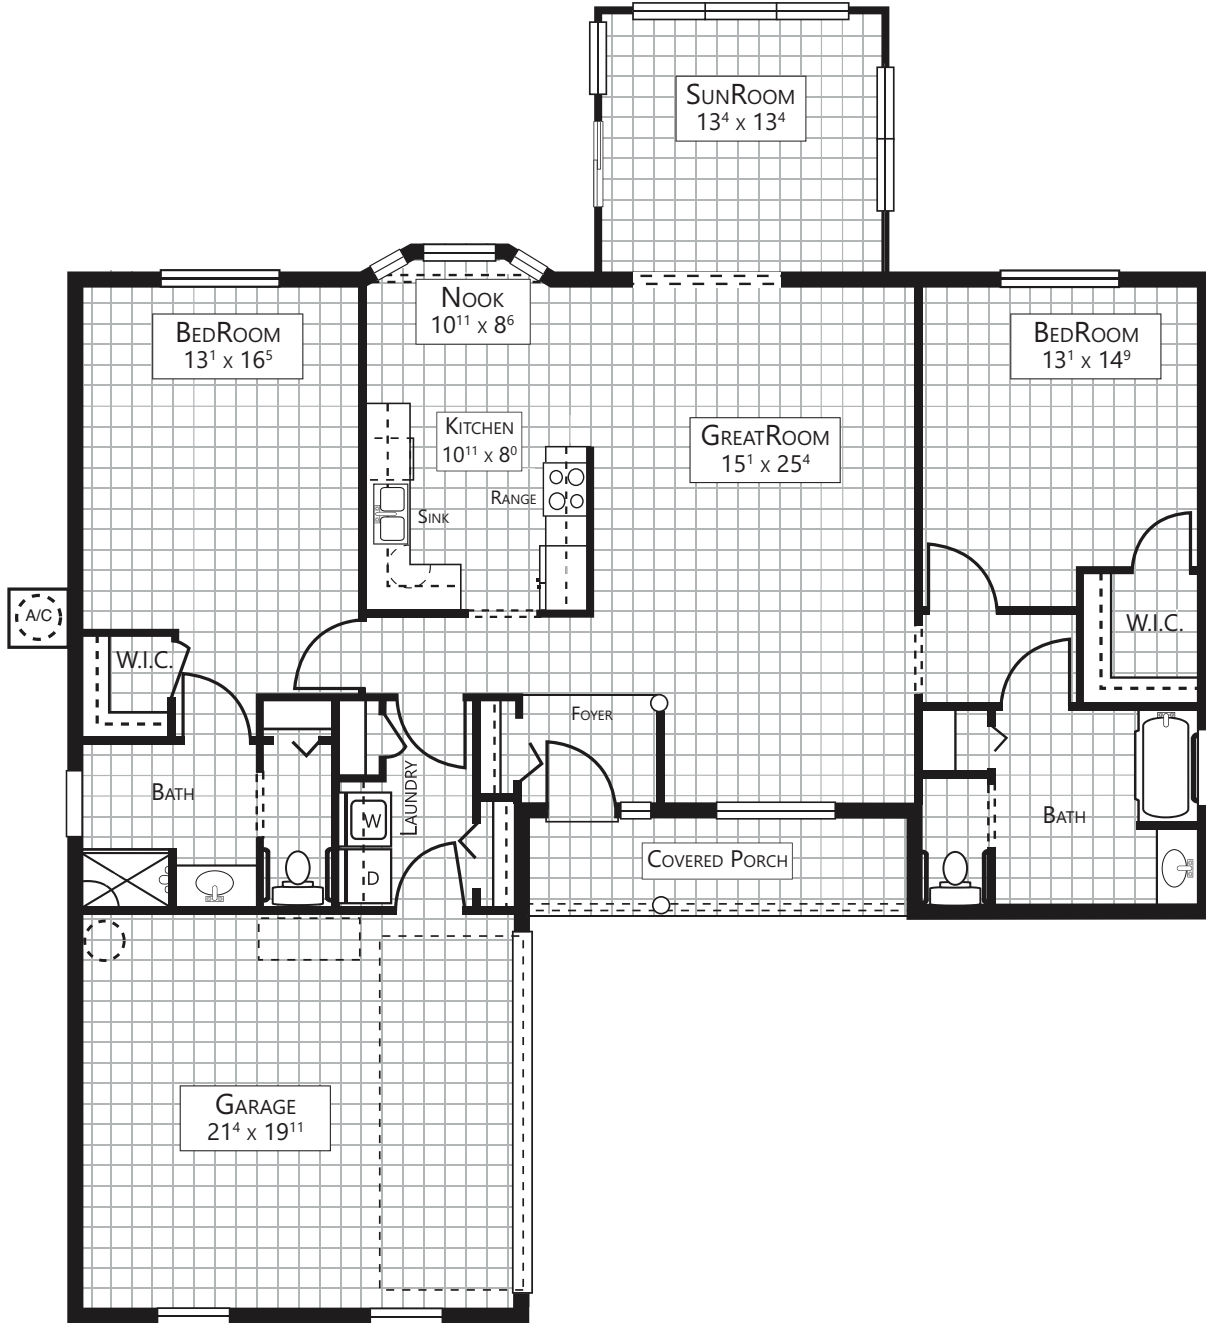

The Madison II

2,048 sf | 2 Bed | 2 Bath | Sunroom | Cottage Home