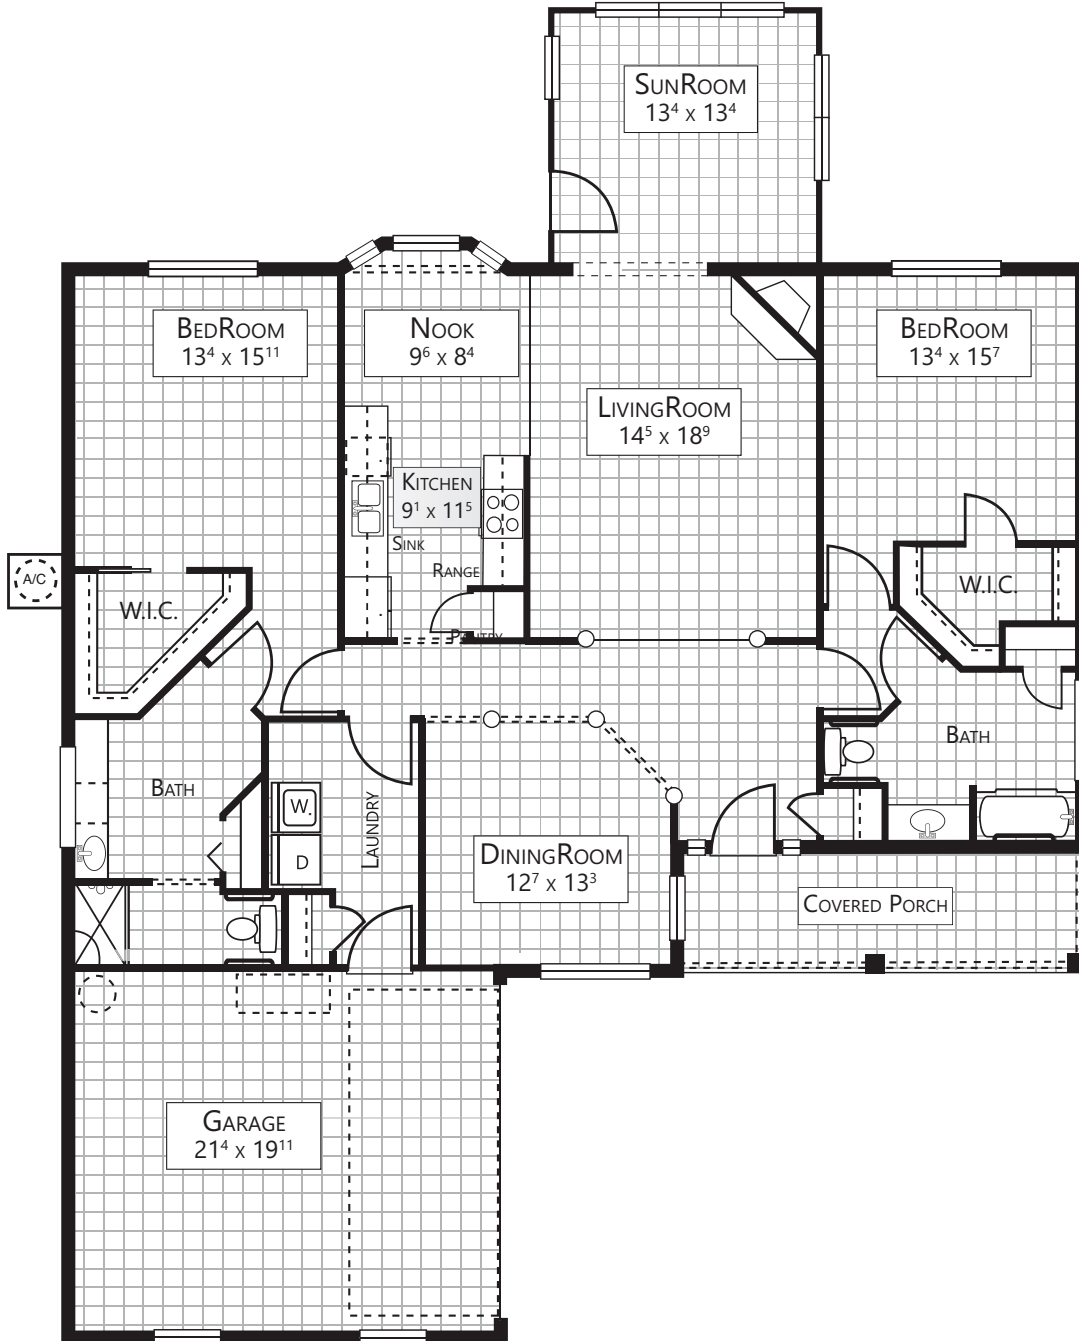

The Jefferson

2,290 sf | 2 Bed | 2 Bath | Sunroom | Cottage Home